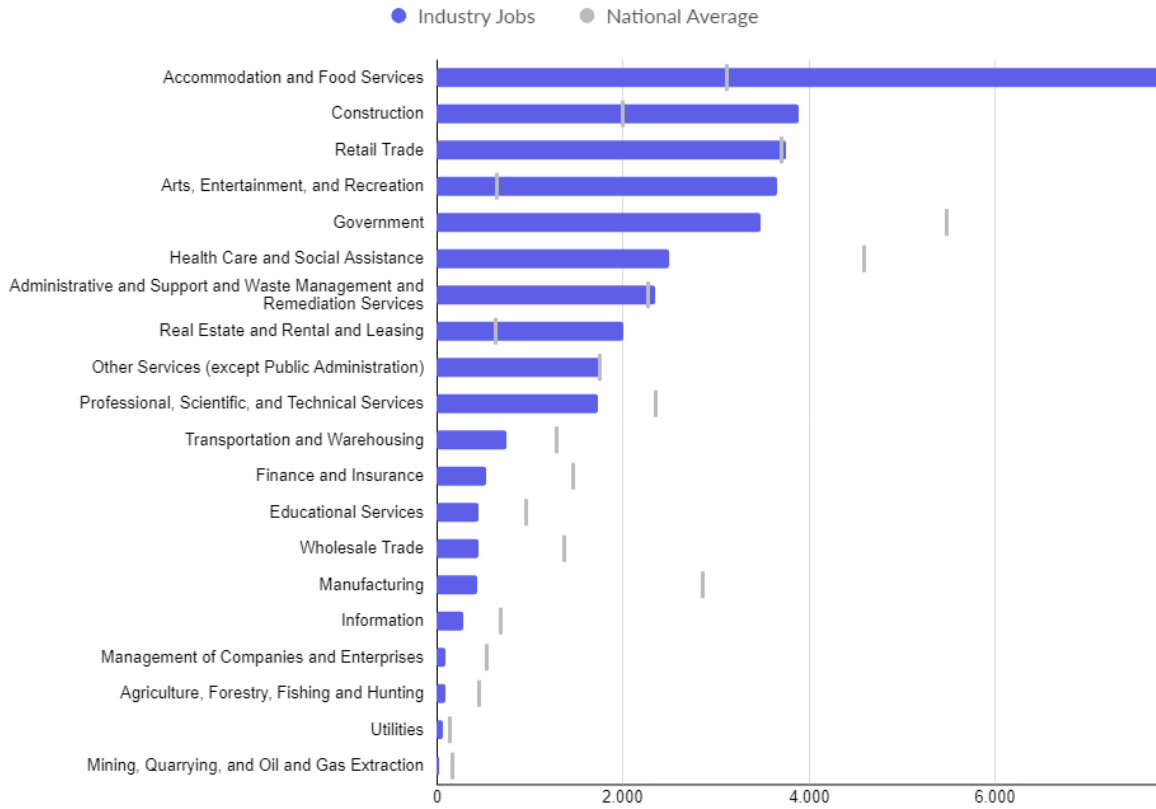

Largest Industries