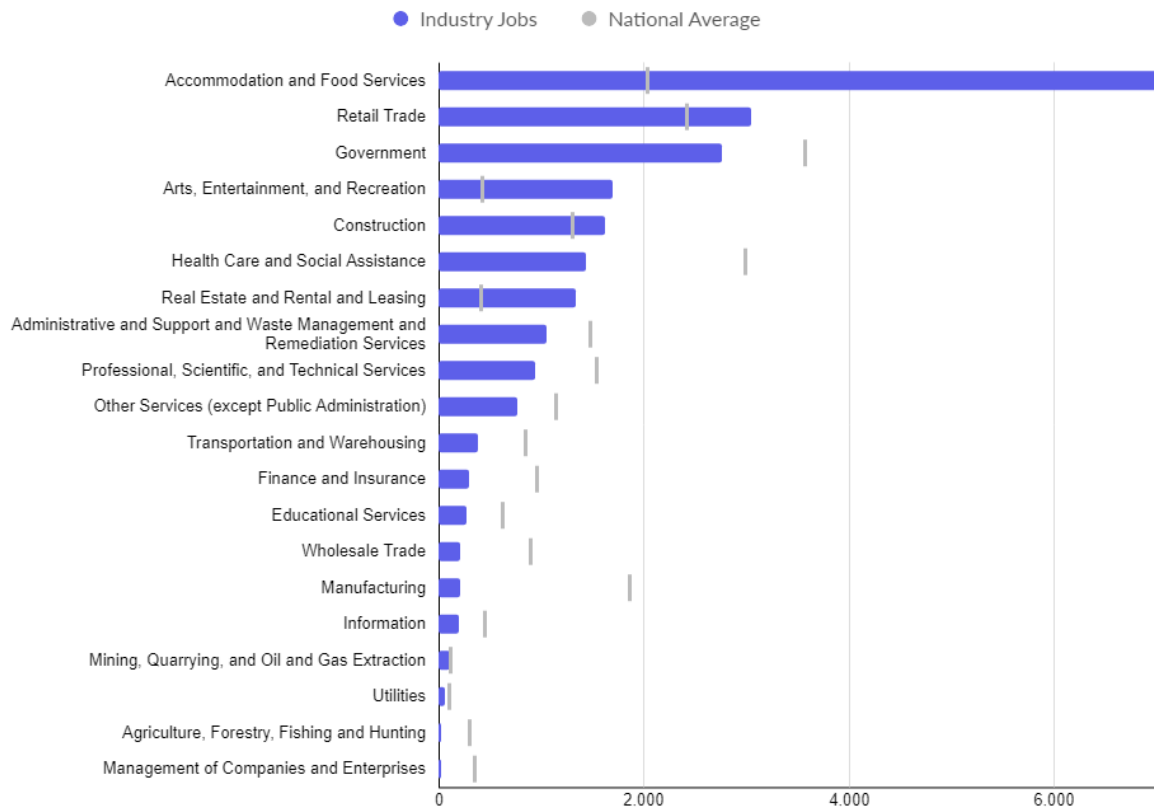

Largest Industries