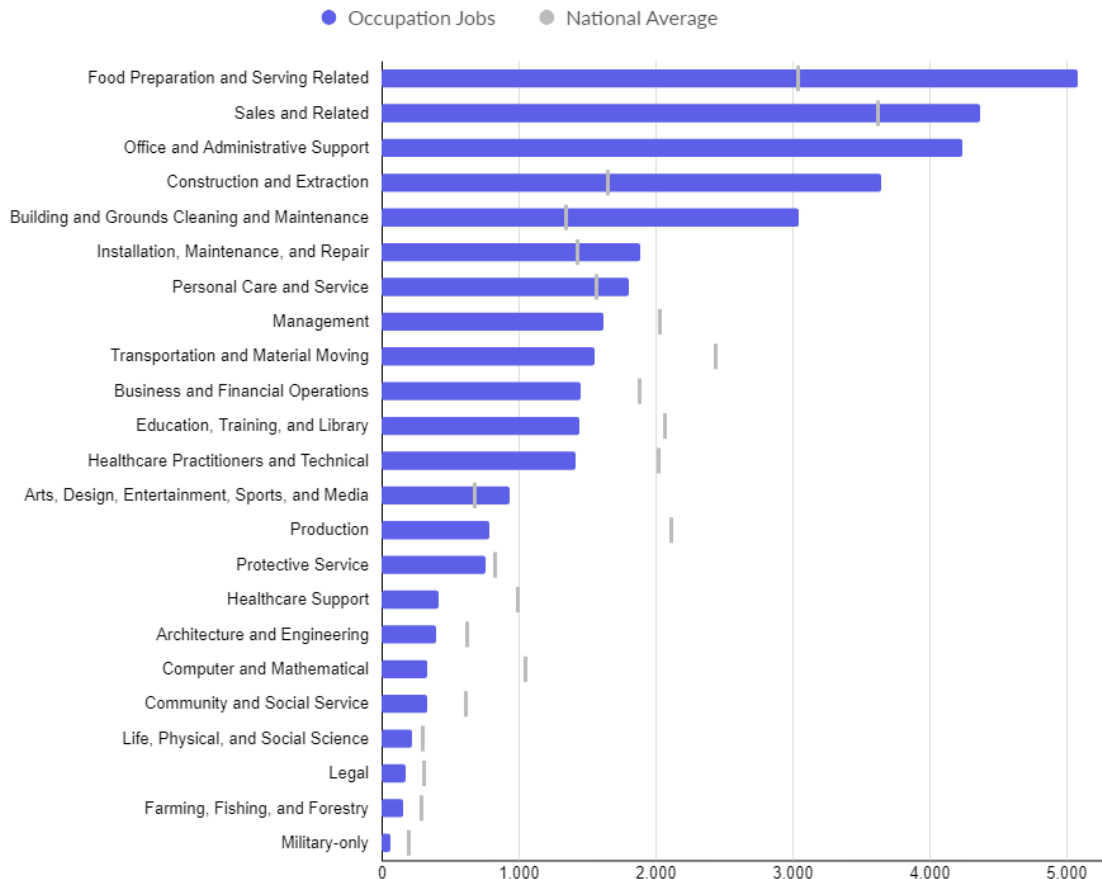

## 2018 Labor Force Breakdown

	Population
● Total Working Age Population	45,244
● Not in Labor Force (15+)	9,119
● Labor Force	36,125
● Employed	35,301
● Unemployed	824
● Under 15	10,109

**Retiring Soon**

Retirement risk is low in Eagle County, CO. The national average for an area this size is 15,615 people 55 or older, while there are 12,861 here.

## Largest Industries

## Largest Occupations