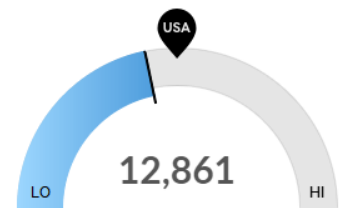

**\$78.8K**

**Median Household Income (2016)**

Median household income is \$23.4K above the national median household income of \$55.3K.

	Population (2018)	Labor Force (2018)	Jobs (2018)	Cost of Living
Region	55,353	36,125	36,173	117.7
State	5,688,190	3,126,240	2,986,351	110.7

## 2018 Labor Force Breakdown

	Population
● Total Working Age Population	45,244
● Not in Labor Force (15+)	9,119
● Labor Force	36,125
● Employed	35,301
● Unemployed	824
● Under 15	10,109

## Wages

Average hourly: \$20.98  
 Average weekly: \$839.00  
 Average annual: \$43,628.00  
*2Q2018 QCEW*

**Millennials**

Eagle County, CO has 11,904 millennials (ages 20-34). The national average for an area this size is 11,344.

**Retiring Soon**

Retirement risk is low in Eagle County, CO. The national average for an area this size is 15,615 people 55 or older, while there are 12,861 here.