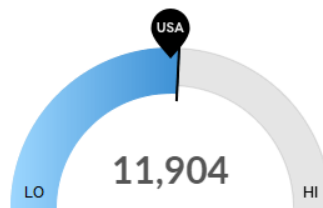

**\$78.8K**

**Median Household Income (2016)**

Median household income is \$23.4K above the national median household income of \$55.3K.

	Population (2018)	Labor Force (2018)	Jobs (2018)	Cost of Living
Region	55,353	36,125	36,173	117.7
State	5,688,190	3,126,240	2,986,351	110.7

**3.7%**  
**Unemployment Rate**

*LAUS, Nov. 2018 Not seasonally adjusted*

**80%**  
**Labor Force Participation**

## 2018 Labor Force Breakdown

	Population
● Total Working Age Population	45,244
● Not in Labor Force (15+)	9,119
● Labor Force	36,125
● Employed	35,301
● Unemployed	824
● Under 15	10,109

## Wages

Average hourly: \$20.98  
 Average weekly: \$839.00  
 Average annual: \$43,628.00  
*2Q2018 QCEW*

**Millennials**

Eagle County, CO has 11,904 millennials (ages 20-34). The national average for an area this size is 11,344.