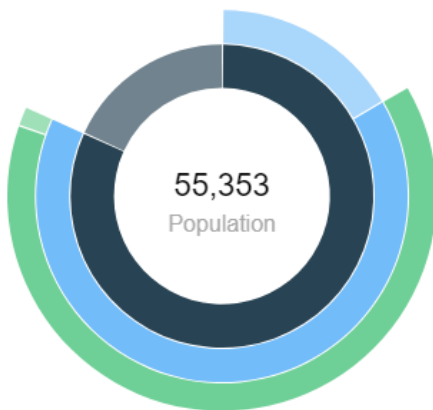

# Eagle County

**55,353**

**Population (2018)**

Population grew by 2,666 over the last 5 years and is projected to grow by 2,217 over the next 5 years.

**36,173**

**Jobs (2018)**

Jobs grew by 3,925 over the last 5 years and are projected to grow by 3,054 over the next 5 years.

**\$78.8K**

**Median Household Income (2016)**

Median household income is \$23.4K above the national median household income of \$55.3K.

	Population (2018)	Labor Force (2018)	Jobs (2018)	Cost of Living
Region	55,353	36,125	36,173	117.7
State	5,688,190	3,126,240	2,986,351	110.7

## 2018 Labor Force Breakdown

	Population
● Total Working Age Population	45,244
● Not in Labor Force (15+)	9,119
● Labor Force	36,125
● Employed	35,301
● Unemployed	824
● Under 15	10,109

## Largest Occupations